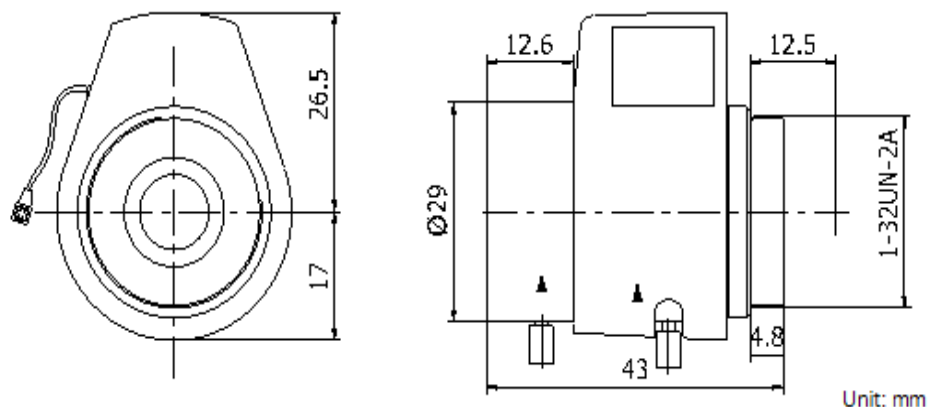

CCTV LENS SPEC

Model NO.	TV0515D-MPIR		Specification	Vari-focal DC Auto Iris MP IR	
Focallength	5-15mm		Mount	CS-Mount	
F number	F1.4-C		Flange Back Length	12.5mm	
Max. Image format	Φ6.0mm (1/3")		M. O. D	0.2m	
Control	Iris	DC Drive		Dimension	Φ29*38.2
	Focus	Manual		Weight	58g
	Zoom	Manual		Operating Temperature	-10~50℃
Field of View	D	1/3"	51° ~23°	1/4"	41° ~19°
	H		41° ~19°		36° ~15°
	V		31° ~15°		26° ~11°

Dimension

Lens Picture