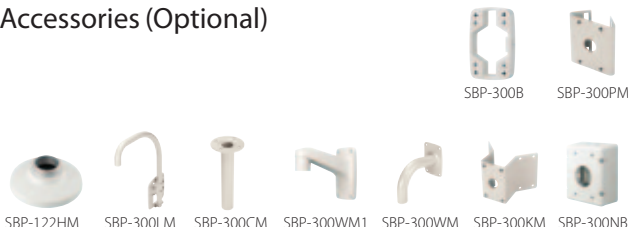

Accessories (Optional)

XNV-8020R/8030R/8040R	
VIDEO	
Imaging Device	1/1.8" 6M CMOS
Total Pixels	3,096(H) x 2,094(V)
Effective Pixels	2,616(H) x 1,976(V)
Scanning System	Progressive Scan
Min. Illumination	Colour : 0.16Lux (F1.6, 1/30sec), B/W : 0Lux (IR LED on)
S / N Ratio	50dB
Video Out	CVBS : 1.0Vpp / 75Ω composite, 720 x 480(N), 720 x 576(P), for installation USB : micro USB type B, 1280 x 720 for installation
LENS	
Focal Length (Zoom Ratio)	3.7mm fixed (XNV-8020R), 4.6mm fixed (XNV-8030R), 7mm fixed (XNV-8040R)
Max. Aperture Ratio	F1.6
Angular Field of View	H : 97.5° / V : 71.9° / D : 126.2° (XNV-8020R), H : 77.9° / V : 57.9° / D : 98.7° (XNV-8030R), H : 50.7° / V : 37.8° / D : 63.8° (XNV-8040R)
Min. Object Distance	0.4m (1.31ft)
Focus Control	Manual
Lens / Mount Type	Fixed / Board-in type
PAN / TILT / ROTATE	
Pan / Tilt / Rotate Range	0° ~ 354° / 0° ~ 67° / 0° ~ 355°
OPERATIONAL	
IR Viewable Length	30m (98.43ft)
Camera Title	Off / On (Displayed up to 85 characters) - W/W : English / Numeric / Special characters - China : English / Numeric / Special / Chinese characters - Common : Multi-line (Max. 5), Colour (Grey / Green / Red / Blue / Black / White), Transparency, Auto scale by resolution
Day & Night	Auto (ICR) / Color / B/W / External / Schedule
Backlight Compensation	Off / BLC / HLC (Masking / Dimming), WDR
Wide Dynamic Range	120dB
Contrast Enhancement	SSDR (Off / On)
Digital Noise Reduction	SSNRV (2D+3D noise filter) (Off / On)
Digital Image Stabilization	Off / On
Defog	Off / Auto (Input from fog detection) / Manual
Motion Detection	Off / On (8ea, 8point polygonal zones), Handover
Privacy Masking	Off / On (32ea, Polygonal) - Colour : Grey / Green / Red / Blue / Black / White, Mosaic
Gain Control	Off / Low / Middle / High
White Balance	ATW / AWC / Manual / Indoor / Outdoor (Included mercury & Sodium)
Contrast	Level adjustment
LDC (Lens Distortion Correction)	Off / On (5 levels with min / max)
Electronic Shutter Speed	Minimum / Maximum / Anti flicker (2 ~ 1/12,000sec)
Digital PTZ	24x, Digital PTZ (Preset, Group)
Flip / Mirror	Off / On, Hallway view : 90°/270° Tampering, Loitering, Directional detection, Defocus detection, Fog detection, Virtual line, Enter / Exit, (Dis)Appear, Audio detection, Face detection, Motion detection, Digital auto tracking, Sound classification, Heatmap, People counting, Queue management
Video & Audio Analytics	Input 1ea / Output 1ea
Alarm I/O	Alarm input, Motion detection, Video & Audio analytics, Network disconnect
Alarm Triggers	File upload via FTP, E-mail, Notification via E-mail, Local storage (SD/SDHC/SDXC) or NAS recording at event triggers, External output, DPTZ preset
Alarm Events	Support
Pixel Counter	
NETWORK	
Ethernet	RJ-45 (10/100BASE-T)
Video Compression Format	H.265 / H.264 (MPEG-4 part 10/AVC) : Main / Baseline / High, MJPEG
Resolution	2560 x 1920, 2560 x 1440, 1920 x 1080, 1600 x 1200, 1280 x 1024, 1280 x 960, 1280 x 720, 1024 x 768, 800 x 600, 800 x 448, 720 x 576, 720 x 480, 640 x 480, 640 x 360, 320 x 240
Max. Framerate	H.265 / H.264 : Max. 30fps at all resolutions, MJPEG : Max. 30fps
Smart Codec	Manual mode (Area-based : 5ea)
WiseStream II	Support
Video Quality Adjustment	H.265 / H.264 : Target bitrate level control, MJPEG : Target bitrate level control
Bitrate Control Method	H.265 / H.264 : CBR or VBR, MJPEG : VBR
Streaming Capability	Multiple streaming (Up to 10 profiles)
Audio In	Selectable (Mic in / Line in), Supply voltage : 2.5V DC (4mA), Input impedance : approx. 2K Ohm
Audio Out	Line out, Max output level : 1Vrms
Audio Compression Format	G.711 u-law/G.726 selectable, G.726 (ADPCM) 8KHz, G.711 8KHz G.726 : 16Kbps, 24Kbps, 32Kbps, 40Kbps, AAC-LC : 48Kbps at 8/16/32/48KHz
Audio Communication	Bi-directional (2-way)
IP	IPv4, IPv6
Protocol	TCP/IP, UDP/IP, RTP(UDP), RTP(TCP), RTCP, RTSP, NTP, HTTP, HTTPS, SSL/TLS, DHCP, PPPoE, FTP, SMTP, ICMP, IGMP, SNMPv1/v2c/v3(MIB-2), ARP, DNS, DDNS, QoS, PIM-SM, UPnP, Bonjour
Security	HTTPS(SSL) login authentication, Digest login authentication IP address filtering, User access log, 802.1X authentication (EAP-TLS, EAP-LEAP)
Streaming Method	Unicast / Multicast
Max. User Access	20 users at unicast mode
Edge Storage	SD/SDHC/SDXC 2slot (Up to 512GB) - Continuous recording (1st slot to 2nd slot) NAS (Network Attached Storage), Local PC for instant recording
Application Programming Interface	ONVIF profile S/G, SUNAPI (HTTP API), WISENET Open Platform
Webpage Language	English, Korean, Chinese, French, Italian, Spanish, German, Japanese, Russian, Swedish, Portuguese, Czech, Polish, Turkish, Dutch, Hungarian, Greek Supported OS : Windows 7, 8.1, 10, Mac OS X 10.10, 10.11, 10.12 Non-plugin Webviewer - Supported Browser : Google Chrome 54, MS Edge 38, Mozilla Firefox 49 (Window 64bit only), Apple Safari 9 * Mac OS X only
Web Viewer	Plug-in Webviewer - Supported Browser : MS Explore 11, Apple Safari 9 * Mac OS X only
Central Management Software	SmartViewer, SSM
ENVIRONMENTAL	
Operating Temperature / Humidity	-30°C ~ +55°C (-22°F ~ +131°F) / Less than 90% RH * Start up should be done at above -20°C (-4°F)
Storage Temperature / Humidity	-50°C ~ +60°C (-58°F ~ +140°F) / Less than 90% RH
Ingress Protection / Vandal Resistance	IP67, IP66 / IK10
ELECTRICAL	
Input Voltage / Current	12V DC ±10%, PoE (IEEE802.3af)
Power Consumption	Max. 8W (12VDC), Max. 9W (PoE)
MECHANICAL	
Colour / Material	Ivory / Metal