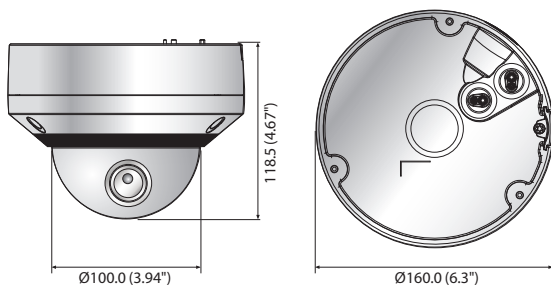

## Key Features

- Max. 2megapixel (1920 x 1080) resolution
- 2.8 ~ 12mm (4.3x) motorised varifocal lens
- Max. 60fps@all resolutions (H.265/H.264)
- H.265, H.264, MJPEG codec supported, Multiple streaming
- Day & Night (ICR), WDR (150dB), Defog
- Loitering, Directional detection, Fog detection, Audio detection, Digital auto tracking, Sound classification, Tampering
- Motion detection, Handover
- SD/SDHC/SDXC memory slot (Max. 512GB)
- Hallway view, WiseStream II support
- IR viewable length 50m, IP67/IP66, NEMA 4X, IK10
- LDC support (Lens Distortion Correction)
- PoE / 24V AC, 12V DC, Bi-directional audio support

## Dimensions

Unit : mm (inch)

<b>ENVIRONMENTAL</b>	
Operating Temperature / Humidity	-40°C ~ +55°C (-40°F ~ +131°F) / Less than 90% RH
Storage Temperature / Humidity	-50°C ~ +60°C (-58°F ~ +140°F) / Less than 90% RH
Ingress Protection / Vandal Resistance	IP67, IP66, NEMA 4X / IK10
<b>ELECTRICAL</b>	
Input Voltage / Current	24V AC ±10%, 12V DC ±10%, PoE (IEEE802.3af)
Power Consumption	Max. 11.5W (12VDC), Max. 12.95W (PoE), Max. 14W (24VAC)
<b>MECHANICAL</b>	
Colour / Material	Ivory / Aluminium
Dimensions (WxH)	Ø160.0 x 118.5mm (Ø6.3" x 4.67")
Weight	995g (2.19 lb)