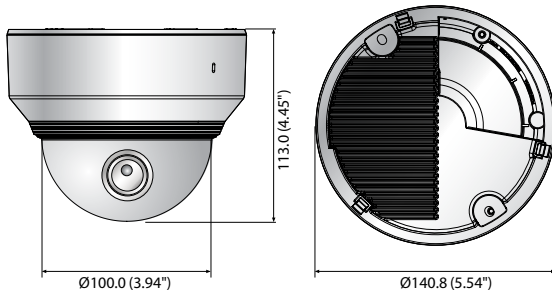

## Key Features

- Max. 2megapixel (1920 x 1080) resolution
- 2.8 ~ 12mm (4.3x) motorised varifocal lens
- Max. 60fps@all resolutions (H.265/H.264)
- H.265, H.264, MJPEG codec supported, Multiple streaming
- Day & Night (ICR), WDR (150dB), Defog
- Loitering, Directional detection, Fog detection, Audio detection, Digital auto tracking, Sound classification, Tampering
- Motion detection, Handover
- SD/SDHC/SDXC memory slot (Max. 512GB)
- Hallway view, WiseStream II support
- IR viewable length 30m, IK08
- LDC support (Lens Distortion Correction)
- PoE / 12V DC, Bi-directional audio support

## Dimensions

Unit : mm (inch)