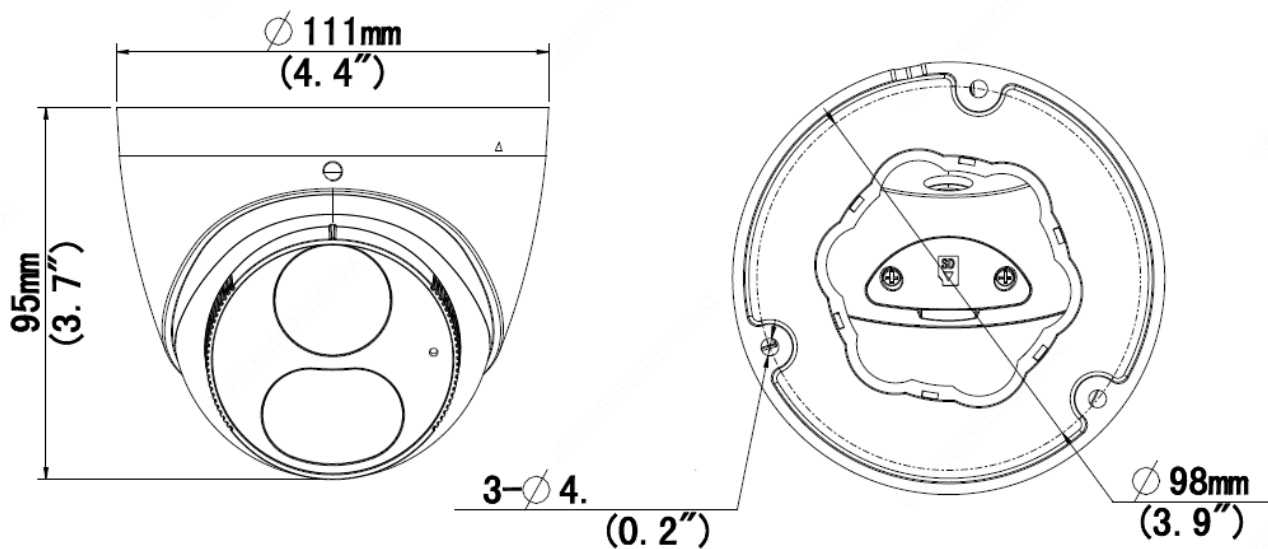

Dimensions

Accessories

www.uniview.com/uniarch

©2021 Zhejiang Uniview Technologies Co., Ltd. All rights reserved.

*Product specifications and availability are subject to change without notice.