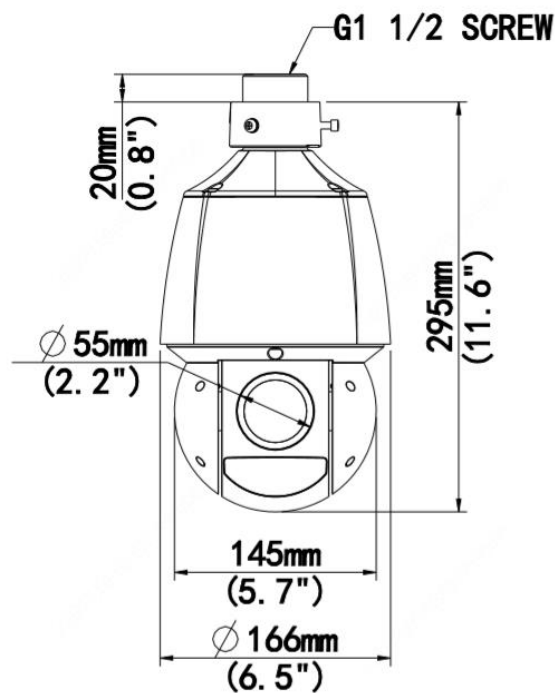

Home Position	Support
Interface	
Audio I/O	1/1
Alarm I/O	2/1
Serial Port	1 RS485
Built-in Mic	N/A
Built-in Speaker	N/A
WIFI	N/A
Network	1 * RJ45 10M/100M Base-TX Ethernet
Video Output	1 BNC
General	
Power	DC12V(±25%,3A), PoE+(IEEE 802.3at)
	Power consumption: MAX 21W
Power Interface	∅ 5.5mm coaxial power plug
Dimensions (∅ x H)	∅166 x 295mm (∅6.5" x 11.6")
Weight	3.05kg(6.72lb)
Working Environment	-40°C~70°C(-40°F ~ 158°F), Humidity: ≤95% RH (non-condensing)
Storage Environment	-40°C~70°C(-40°F ~ 158°F), Humidity: ≤95% RH (non-condensing)
Surge Protection	6KV
Reset Button	Support
Protection	Ingression protection: IP67 Vandal resistant: IK10

Dimensions