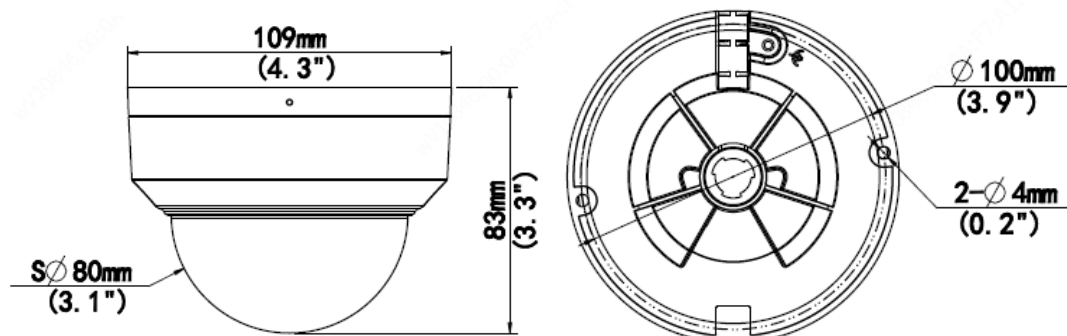

## Specifications

IPC-D1E6-AF28K					
<b>Camera</b>					
Sensor	1/2.7", 6.0 megapixel, progressive scan, CMOS				
Minimum Illumination	Colour: 0.003Lux (F1.6, AGC ON) 0Lux with IR on				
Day/Night	IR-cut filter with auto switch (ICR)				
Shutter	Auto/Manual, 1 ~ 1/100000s				
Adjustment angle	Pan: 8° to 360°, Tilt: 0° to 68°, Rotate: 10° to 360°				
S/N	>56dB				
WDR	120dB				
<b>Lens</b>					
Lens Type	2.8mm @1.6, Fixed-focal				
Lens Mount	M12				
Angle of View (H)	112.9°				
Angle of View (V)	59.1°				
Angle of View (O)	121.2°				
<b>DORI</b>					
DORI Distance	Lens (mm)	Detect (m)	Observe (m)	Recognize (m)	Identify (m)
	2.8	63.0	25.2	12.6	6.3
<b>Illuminator</b>					
IR Range	Up to 30m (98 ft) IR range				
Wavelength	850nm				
IR On/Off Control	Auto/Manual				
<b>Video</b>					
Video Compression	Ultra 265, H.265, H.264, MJPEG				
H.264 code profile	Baseline profile, Main profile, High profile				
Frame Rate	Main Stream: 6MP (3072*2048), Max 20fps; 5MP (2880*1620), Max 25fps; 4MP (2560*1440), Max 25fps; 3MP (2304*1296), Max 30fps; 1080P (1920*1080), Max 30fps; Sub Stream: 720P (1280*720), Max 30fps; D1 (720*576), Max 30fps; 640*360, Max 30fps; 2CIF (704*288), Max 30fps; CIF (352*288), Max 30fps;				
Video Bit Rate	128 Kbps~16 Mbps				
U-code	Supported				
9:16 Corridor Mode	Supported				
OSD	Up to 4 OSDs				
Privacy Mask	Up to 4 areas				
ROI	Up to 8 areas				
Motion Detection	Up to 4 areas				
<b>Image</b>					
White Balance	Auto/Outdoor/Fine Tune/Sodium Lamp/Locked/Auto2				
Image Setting	Image rotation, brightness, saturation, contrast, sharpness, gain adjustable by web browser				
Digital Noise Reduction	2D/3D DNR				
Smart IR	Support				

## Dimensions