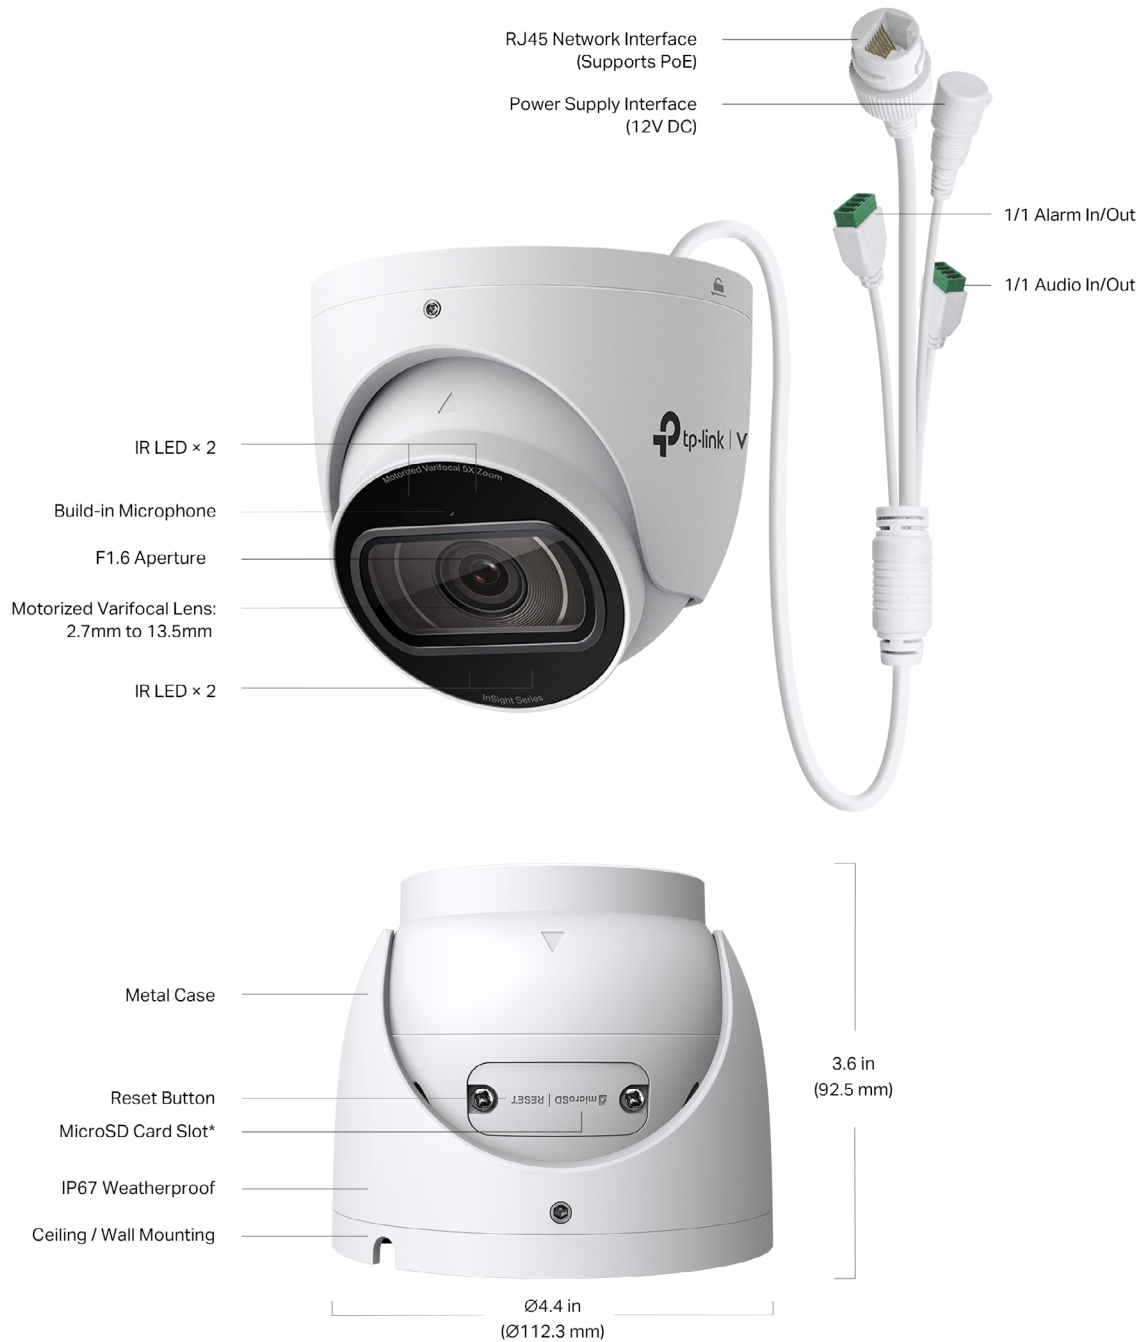

Build Features

*SD card is not included in the package.

**Micro SD card is not included in the package.

Specifications are subject to change without notice and can be found at www.tp-link.com.

©2024 TP-Link