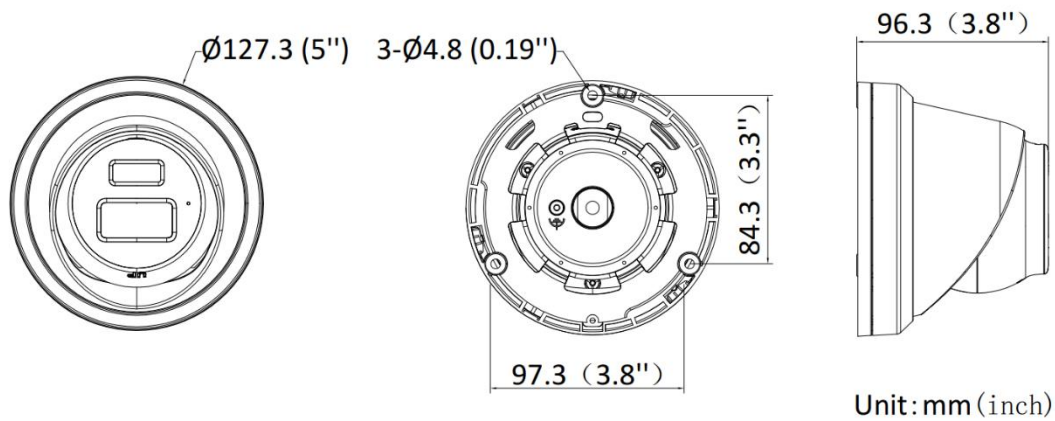

General	
Power	12 VDC \pm 25%, 0.66 A, max. 8 W, \varnothing 5.5 mm coaxial power plug, reverse polarity protection, PoE: IEEE 802.3af, Class 3, max. 9.5 W
Material	Metal
Dimension	\varnothing 127.3 mm \times 96.3 mm (\varnothing 5.0" \times 3.8")
Package Dimension	150 mm \times 150 mm \times 141 mm (5.9" \times 5.5" \times 5.5")
Weight	Approx. 515 g (1.1 lb.)
With Package Weight	Approx. 755 g (1.7 lb.)
Storage Conditions	-30 °C to 60 °C (-22 °F to 140 °F). Humidity 95% or less (non-condensing)
Startup and Operating Conditions	-30 °C to 60 °C (-22 °F to 140 °F). Humidity 95% or less (non-condensing)
Language	33 languages: English, Russian, Estonian, Bulgarian, Hungarian, Greek, German, Italian, Czech, Slovak, French, Polish, Dutch, Portuguese, Spanish, Romanian, Danish, Swedish, Norwegian, Finnish, Croatian, Slovenian, Serbian, Turkish, Korean, Traditional Chinese, Thai, Vietnamese, Japanese, Latvian, Lithuanian, Portuguese (Brazil), Ukrainian
General Function	Heartbeat, mirror, flash log, password reset via email, pixel counter, anti-banding
Approval	
EMC	CE-EMC: EN 55032:2015+A1:2020, EN 50130-4:2011+A1:2014, EN IEC 61000-3-2:2019+A1:2021, EN 61000-3-3:2013+A1:2019+A2:2021, RCM: AS/NZS CISPR 32: 2015, IC: ICES-003: Issue 7, KC: KN32: 2015, KN35: 2015
Safety	CB: IEC 62368-1: 2014+A11, CE-LVD: EN 62368-1: 2014/A11: 2017, BIS: IS 13252 (Part 1): 2010/IEC 60950-1: 2005, LOA: IEC/EN 60950-1
Environment	CE-RoHS: 2011/65/EU, WEEE: 2012/19/EU, Reach: Regulation (EC) No 1907/2006
Protection	IP67: IEC 60529-2013

▪ Available Model

IPC-T361H-MU(2.8mm)

IPC-T361H-MU(4mm)

IPC-T361H-MU(2.8mm)(Black)

▪ Dimension

▪ Accessory

▪ Optional

DS-1273ZJ-130-TRL Wall mount	DS-1273ZJ-130B-TRL Wall mount	DS-1271ZJ-130-TRL Pendant Mount	DS-1275ZJ-SUS Vertical pole mount	DS-1276ZJ-SUS Corner mount