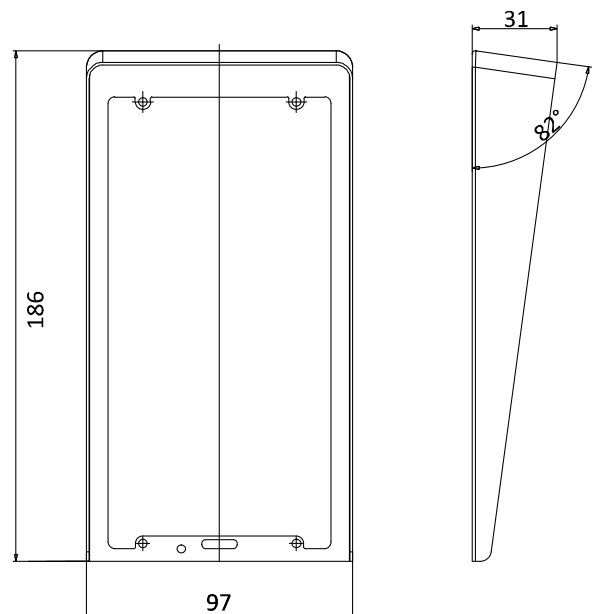

DS-KABV8113-RS

Flush Mounting Protective Shield

HIKVISION

Key Feature

- Flush Mounting protective shield for KV8113/8213/8413 series villa door station

Specification

Parameters	
Material	SECC
Working temperature	-40° C to +60° C (-40° F to 140° F)
Working humidity	10% to 95%
Dimension	186 × 97 × 31 mm (7.33" × 3.82" × 1.22")

Available Model

DS-KABV8113-RS

Dimension

Unit : mm

CENTRAL SECURITY DISTRIBUTION

An Anixter Company

1300 319 499

csd.com.au