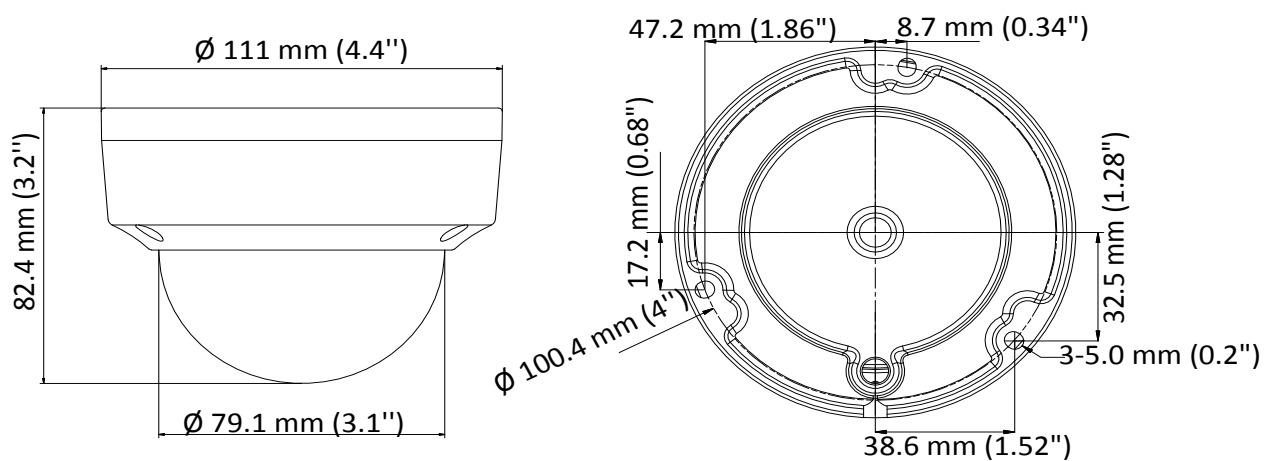

Key Feature

- 8.29 MP, 3840 × 2160 resolution
- Ultra-low light
- 130 dB true WDR, 3D DNR
- 2.8 mm, 3.6 mm, 6 mm fixed lens
- Smart IR, up to 30 m IR distance
- 4 in 1 video output (switchable TVI/AHD/CVI/CVBS)
- IP67, IK10

Specification

Camera	
Image Sensor	8.29 MP CMOS
Signal System	PAL/NTSC
Frame Rate	TVI: 8MP@12.5fps, 8MP@15fps, 5MP@20fps, 4MP@25fps, 4MP@30fps, 1080P@25fps, 1080P@30fps AHD: 8MP@12.5fps, 8MP@15fps CVI: 8MP@12.5fps, 8MP@15fps CVBS: P/N
Resolution	3840 (H) × 2160 (V)
Min. Illumination	0.003 Lux@(F1.2, AGC ON), 0 Lux with IR
Shutter Time	PAL: 1/12.5 s to 1/50,000 s NTSC: 1/15 s to 1/50,000 s
Lens	2.8 mm, 3.6 mm, 6 mm fixed lens
Horizontal Field of View	102° (2.8 mm), 79° (3.6 mm), 51° (6 mm)
Lens Mount	M16
Day & Night	ICR
WDR (Wide Dynamic Range)	≥130 dB
Angle Adjustment	Pan: 0° to 355°, Tilt: 0° to 75°, Rotate: 0° to 355°
Menu	
Image Mode	STD/HIGH-SAT
AGC	Yes
Day/Night Mode	Auto/Color/BW (Black and White)
White Balance	Auto/Manual
AE (Auto Exposure) Mode	Global/BLC/HLC/WDR
Noise Reduction	3D DNR
Language	English
Functions	Brightness, Sharpness, Mirror, Smart IR
Interface	
Video Output	Switchable TVI/AHD/CVI/CVBS
General	
Operating Conditions	-40 °C to 60 °C (-40 °F to 140 °F), humidity: 90% or less (non-condensing)
Power Supply	12 VDC ± 25% <i>*You are recommended to use one power adapter to supply the power for one camera.</i>
Power Consumption	Max. 4.2 W
Protection Level	IP67, IK10
Material	Metal
IR Range	Up to 30 m
Communication	HIKVISION-C
Dimensions	Φ 111 mm × 82.4 mm (Φ 4.4" × 3.2")
Weight	Approx. 480 g (1.06 lb.)

Order Model

DS-2CE57U7T-VPITF

Dimension

Accessory

DS-1259ZJ
Inclined Ceiling Mount

DS-1271ZJ-110
Pendant Mount

DS-1272ZJ-110B
Wall Mount

DS-1272ZJ-110
Wall Mount