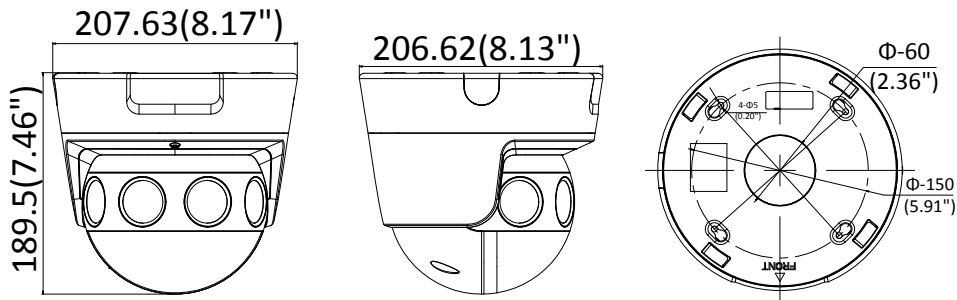

Available Models:

DS-2CD6924F-I [6mm]
DS-2CD6924F-IS [6mm]
DS-2CD6924F-IS/NFC [6mm]

Dimensions

Unit: mm

Accessories

Cap (Included)

CENTRAL SECURITY DISTRIBUTION

1300 319 499
csd.com.au