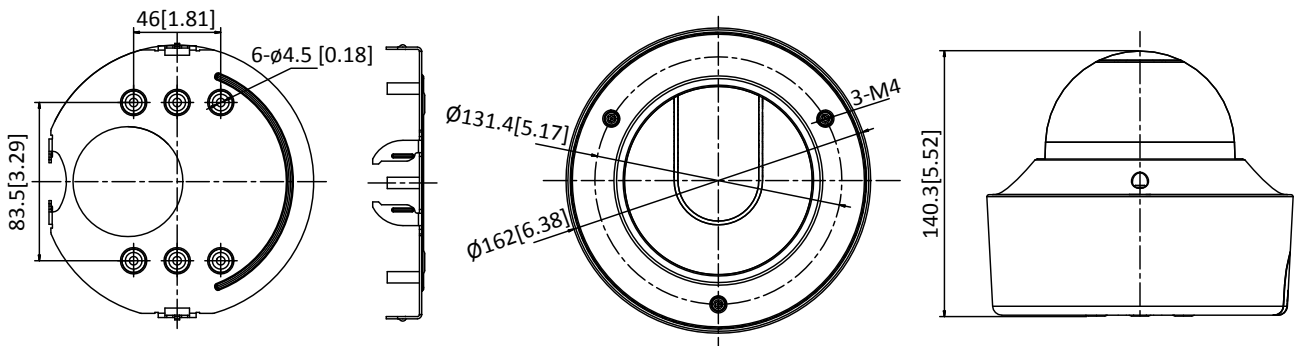

Power Supply	12 VDC $\pm$ 20%, two-core terminal block PoE (802.3at, class 3): 42.5 V to 57 V
Power Consumption and Current	-IZS: 12 VDC $\pm$ 20%: 1.2 A, max. 12 W, PoE (802.3at, class 3): 42.5 V to 57 V, 0.3 A to 0.2 A -IZHS: 12 VDC $\pm$ 20%: 1.4 A, max. 17 W, PoE (802.3at, class 3): 42.5 V to 57 V, 0.4 A to 0.3 A
Protection Level	IP67, IK10
Material	Aluminum alloy
Dimensions	Camera: $\Phi 162 \times 140.3$ mm ($\Phi 6.4'' \times 5.5''$) With package: $251 \times 215 \times 189$ mm ($9.9'' \times 8.5'' \times 7.4''$)
Weight	Camera: 1450 g (3.20 lb.) With package: 1950 g (4.30 lb.)

Note: Listed resolutions are only selectable options. It does not mean that all streams can work at their maximum resolution at the same time.

Available Model

DS-2CD5585G0-IZS (2.8–12 mm), DS-2CD5585G0-IZHS (2.8–12 mm)

*-H: heater supported

Dimension

Unit: mm[inch]