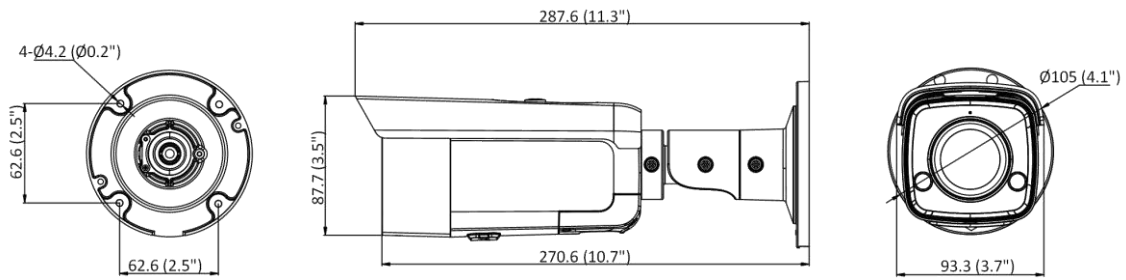

Dimension

Unit: mm (inch)

Accessory

DS-1280ZJ-S
Junction Box

DS-1275ZJ-S-SUS
Vertical Pole Mount

DS-1276ZJ-SUS
Corner Mount

DS-1260ZJ
Junction Box

Distributed by