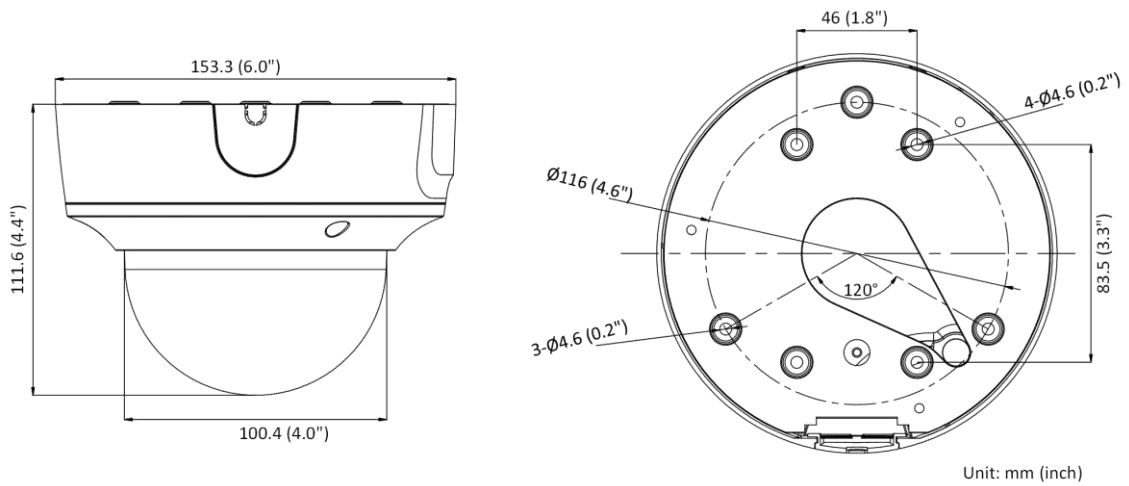

▪ **Dimension**

▪ **Accessory**

DS-1471ZJ-155
Pendent Mount

DS-1475ZJ-SUS
Vertical Pole Mount

DS-1473ZJ-155B
Wall Mount

DS-1473ZJ-155
Wall Mount

DS-1280ZJ-DM55
Junction Box

DS-1227ZJ-DM44
In-Ceiling Mount

DS-1476ZJ-SUS
Corner Mount