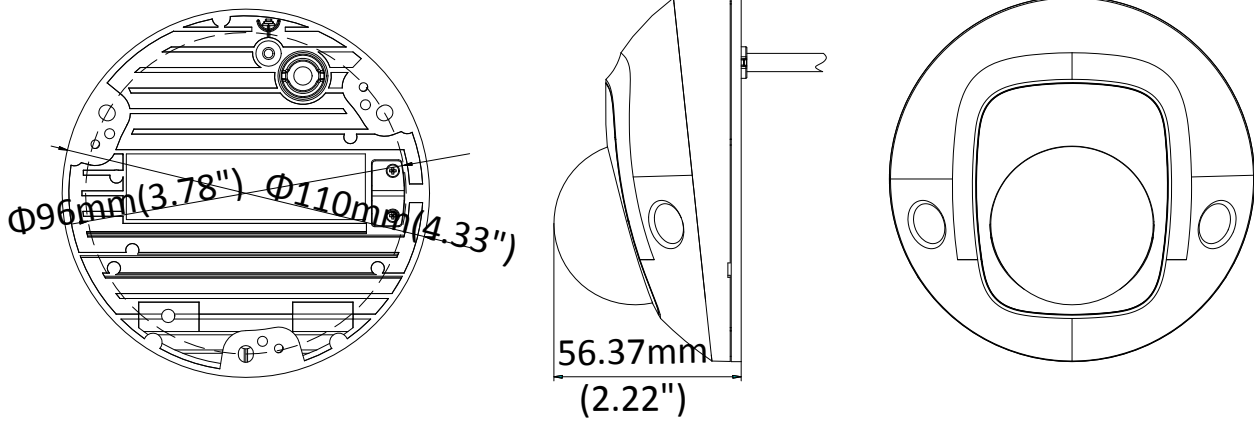

Dimensions

Accessories

Junction Box