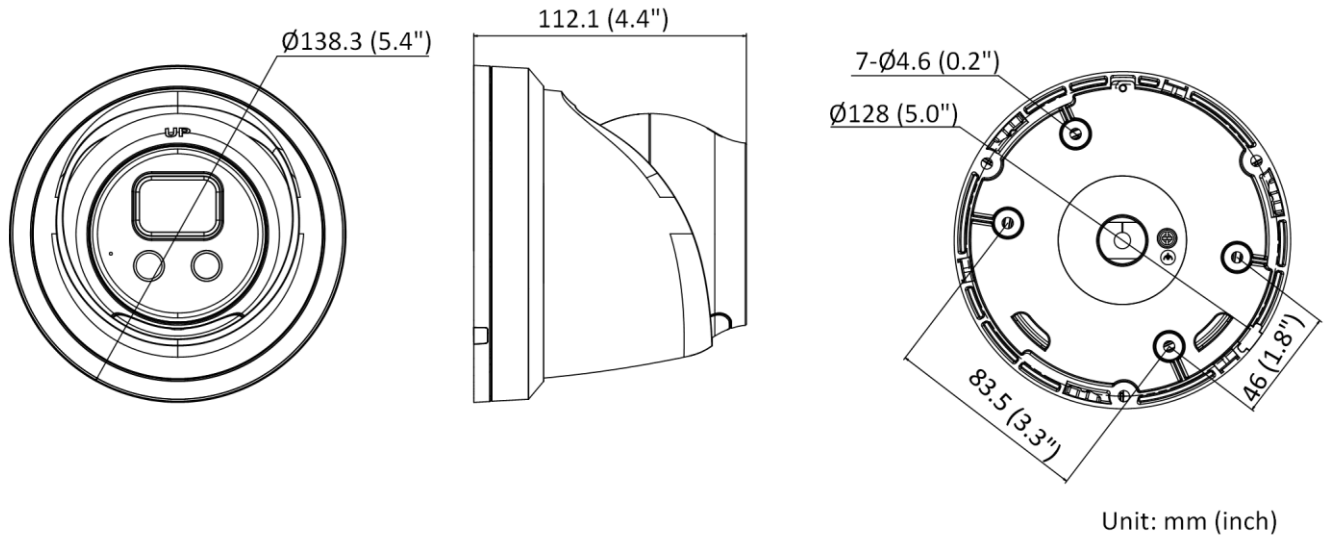

▪ **Available Model**

DS-2CD2366G2-ISU/SL (2.8/4/6 mm)

DS-2CD2366G2-ISU/SL (2.8/4/6 mm)

▪ **Dimension**

▪ **Accessory**

▪ **Optional**

DS-1275ZJ-SUS Vertical Pole Mount	DS-1273ZJ-140 (Black) Wall Mount	DS-1276ZJ-SUS Corner Mount	DS-1280ZJ-DM21 Junction Box	DS-1276ZJ-SUS (Black) Corner Mount
DS-1271ZJ-140 Pendant Mount	DS-1275ZJ-SUS (Black) Vertical Pole Mount	DS-1273ZJ-140B Wall Mount	DS-1273ZJ-140 Wall Mount