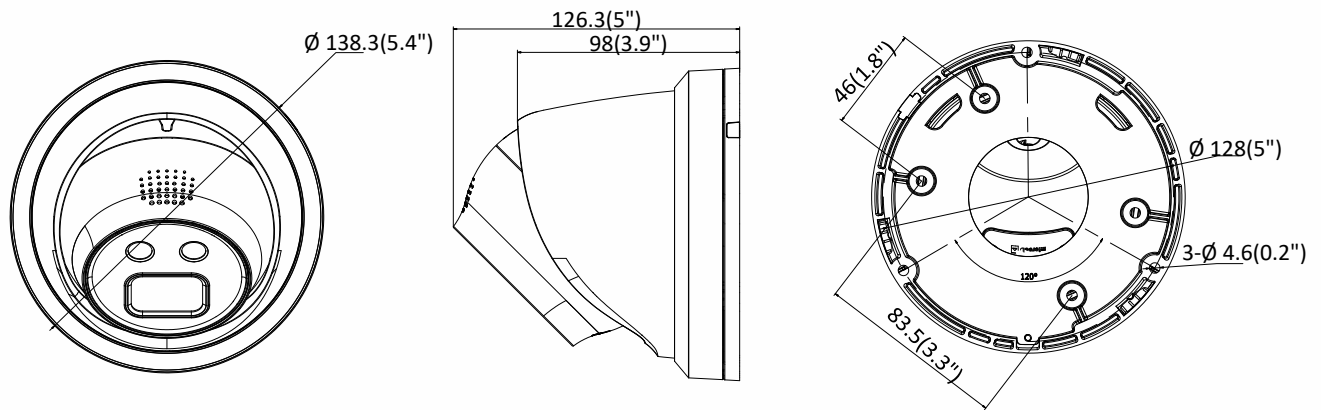

User/Host	Up to 32 users 3 levels: Administrator, Operator and User
Client	iVMS-4200, Hik-Connect, iVMS-5200, iVMS-4500
Web Browser	IE8+, Chrome 31.0-44, Firefox 30.0-51, Safari 8.0+
<b>Interface</b>	
Communication Interface	1 RJ45 10M/100M self-adaptive Ethernet port
On-board Storage	Built-in micro SD/SDHC/SDXC slot, up to 128 GB
Reset Button	Yes
SVC	H.265 encoding and H.264 encoding support
<b>Smart Feature-set</b>	
Behavior Analysis	Line crossing detection, intrusion detection, region entrance detection, region exit detection, false alarm reduction by human and vehicle target classification based on deep learning When H265+, three streams or motion detection is enabled, the behavior analyses (including line crossing detection, intrusion detection, region entrance detection and region exiting detection) are not supported.
<b>General</b>	
Operating Conditions	-30 °C to +50 °C (-22 °F to +122 °F), humidity 95% or less (non-condensing)
Power Supply	12 VDC ± 25%, 5.5 mm coaxial power plug PoE (802.3af, class 3)
Power Consumption	12 VDC, 0.7 A, max: 8.5 W PoE: (802.3af, 36 V to 57 V), 0.3 A to 0.2 A, max: 10 W
IR Range	Up to 50 m
Wavelength	850 nm
Protection Level	IP67
Material	Camera: Metal, trim ring: Plastic
Dimensions	Camera: $\Phi$ 138.3 × 126.3 mm ( $\Phi$ 5.4" × 5") With package: 170 × 170 × 150 mm (7" × 7" × 5.9")
Weight	Camera: 430 g (0.9 lb.) With package: 733 g (1.6 lb.)

## Dimensions

Unit: mm(inch)