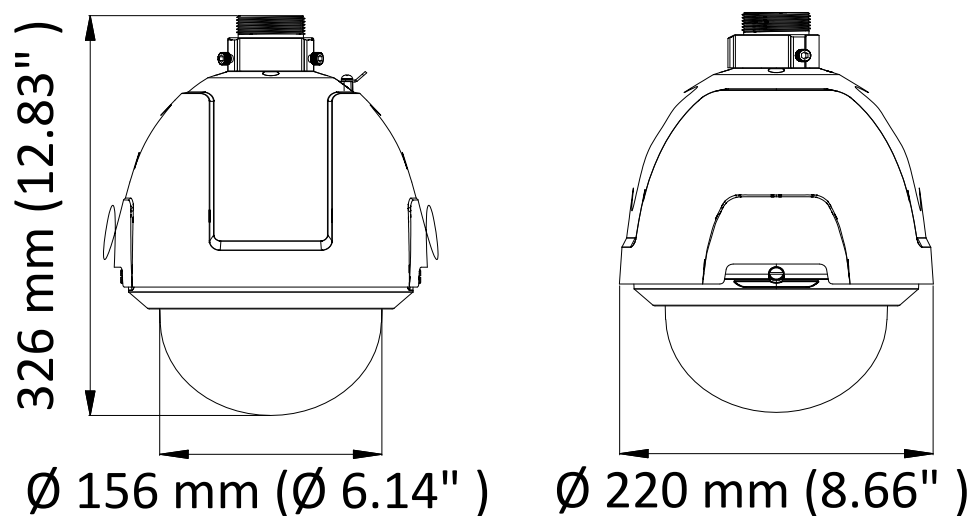

Order Model

DS-2AE5232T-A(C)

Dimensions

Accessories