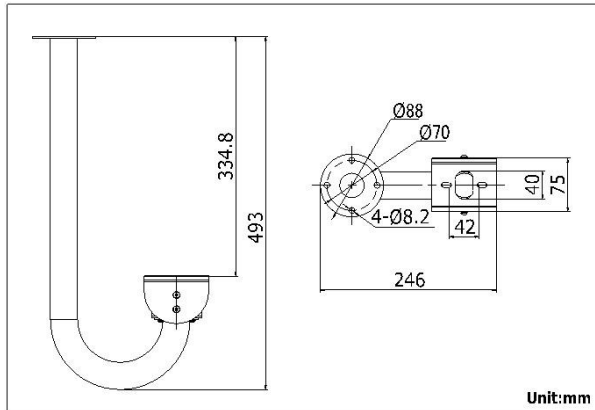

DS-1269ZJ

Pendent Mounting Bracket

Dimension:

Order model:

DS-1269ZJ

Parameters:

Model	DS-1269ZJ
Parameter	Pendent Mounting Bracket
Color	Hik white
Material	Aluminum Alloy
Dimension	493 × 246 × 88mm
Weight	540g

Notice:

- Pay attention to color matching
- The bracket should be installed on the flat surface of a wall
- The wall must be capable of supporting more than 3 times the total load of camera and bracket
- The maximum load capacity of the mount is **6KG**