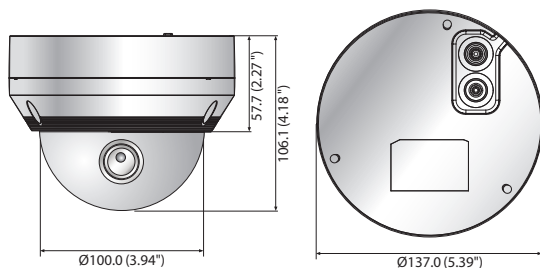

## Key Features

- Max. 5Megapixel (2592 x 1944) resolution
- 3.2~10mm(3.1x) motorized varifocal lens
- 0.15Lux (Color), 0Lux (B/W, IR LED on)
- Max. 30fps@5MP (H.265 / H.264)
- H.265, H.264, MJPEG codec support, Multiple streaming
- Day & Night, WDR (120dB)
- Tampering, Motion detection, Defocus detection
- Micro SD / SDHC / SDXC memory slot (Max. 128GB)
- Hallway view, WiseStream II support
- IR Viewable length 30m
- IP66, IK10, PoE

## Dimensions

Unit : mm (inch)