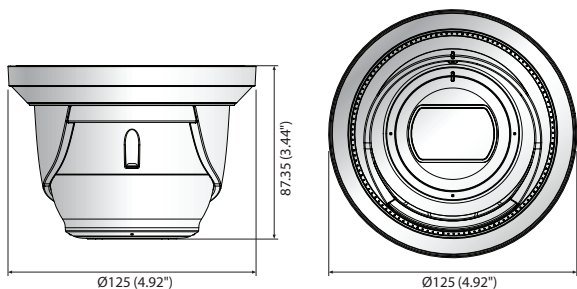

Dimensions

Unit : mm (inch)

Accessories (Optional)