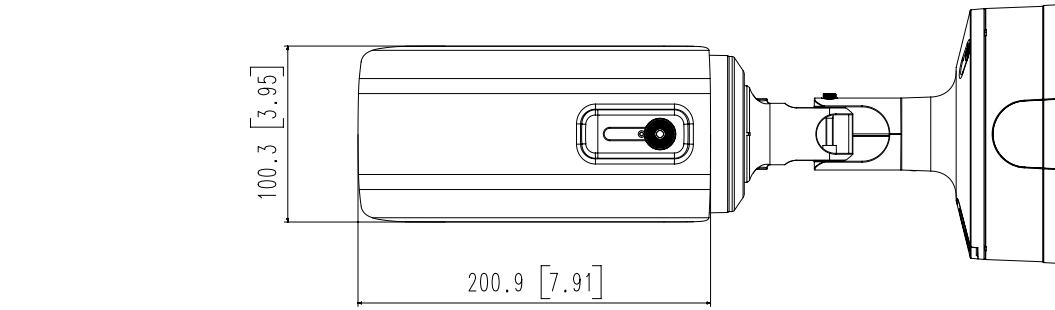

3	PNO-A6081R	'21.04.26
2	XNO-9082R/8082R	'20.05.21
1	PNO-A9081R/A8081R	'19.10.14
No.	MODEL NAME	DATE
Unit:mm[inch]		SCALE:1/1
Hanwha Techwin		

-1/6-0113-