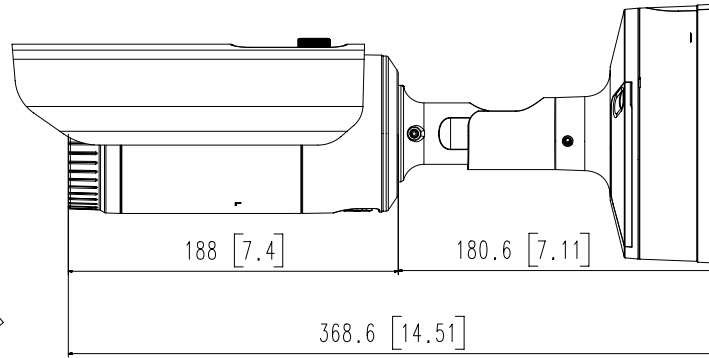

3	PNO-A6081R	'21.04.26
2	XNO-9082R/8082R	'20.05.21
1	PNO-A9081R/A8081R	'19.10.14
No.	MODEL NAME	DATE
Unit:mm[inch]		SCALE:1/1
Hanwha Techwin		

-1/6-0113-