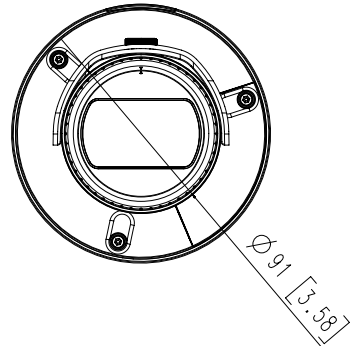

3	PNO-A6081R	'21.04.26
2	XNO-9082R/8082R	'20.05.21
1	PNO-A9081R/A8081R	'19.10.14
No.	MODEL NAME	DATE
Unit:mm[inch]		SCALE:1/1
Hanwha Techwin		

-1/6-0113-