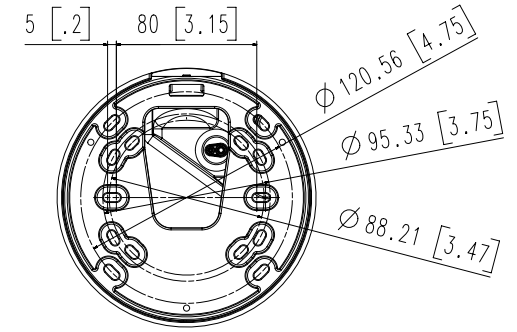

3	PNO-A6081R	'21.04.26
2	XNO-9082R/8082R	'20.05.21
1	PNO-A9081R/A8081R	'19.10.14
No.	MODEL NAME	DATE
Unit:mm[inch]		SCALE:1/1
Hanwha Techwin		

-1/6-0113-