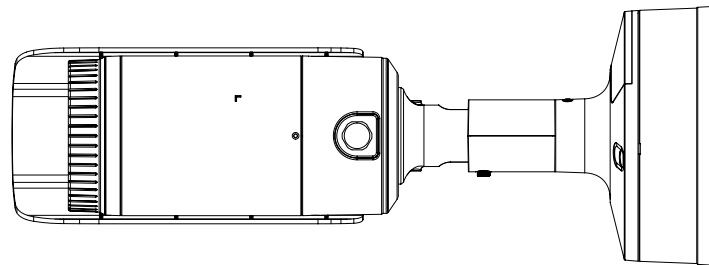

3	PNO-A6081R	'21.04.26
2	XNO-9082R/8082R	'20.05.21
1	PNO-A9081R/A8081R	'19.10.14
No.	MODEL NAME	DATE
Unit:mm[inch]		SCALE:1/1
Hanwha Techwin		

-1/6-0113-