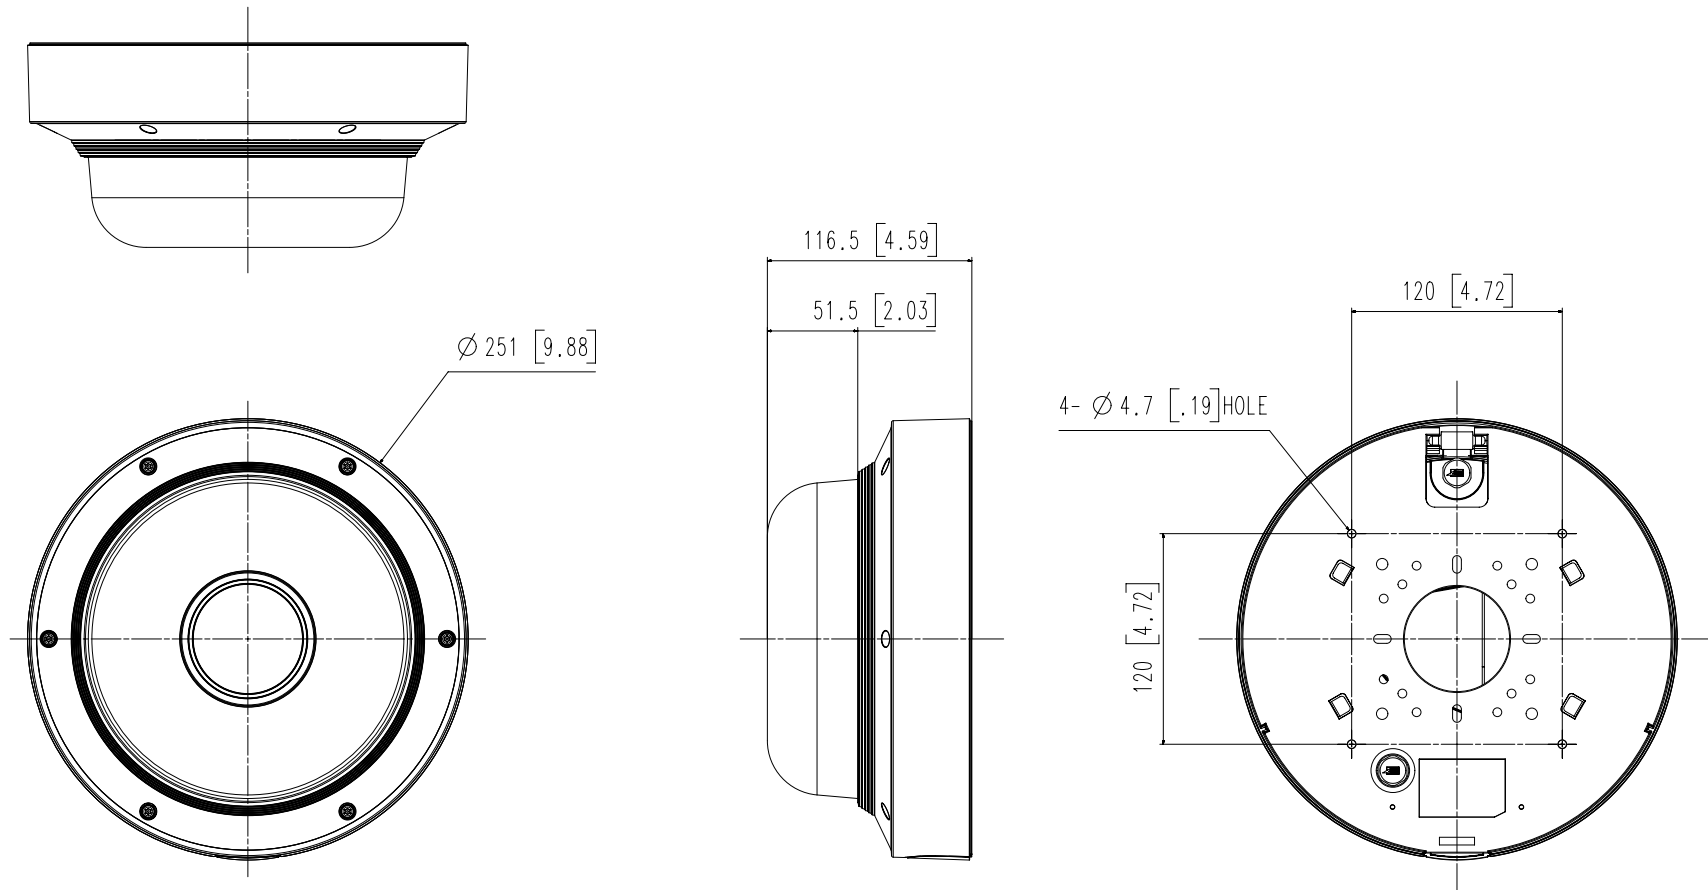

2	PNM-8082VT	'20.11.06
1	PNM-9084QZ	'19.09.25
No.	MODEL NAME	DATE
Unit:mm[inch]		SCALE:1/1
© Hanwha Techwin		

© Hanwha Techwin Co.,Ltd. All rights reserved.