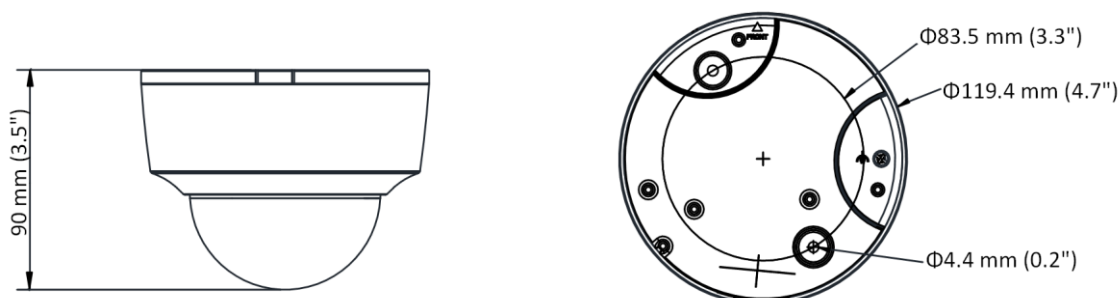

* Listed resolutions are only selectable options. It does not mean that all streams can work at their maximum resolution at the same time.

Available Model

DS-2CD2185G0-IMS (2.8/4/6 mm)

Dimension