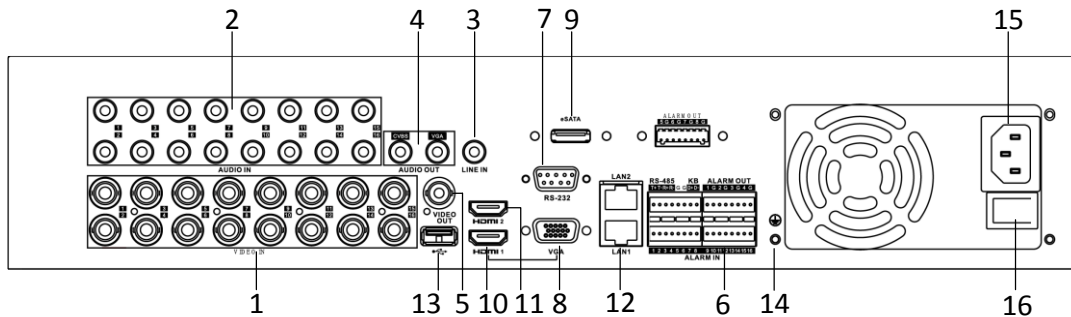

Physical Interfaces

Index	Description	Index	Description
1	VIDEO IN	9	eSATA
2	AUDIO IN	10	HDMI1 Interface
3	LINE IN	11	HDMI2 Interface
4	AUDIO OUT	12	Network Interface
5	VIDEO OUT	13	USB Interface
6	RS-485 and Alarm Interface	14	GND
7	RS-232 Interface	15	Power Supply
8	VGA Interface	16	Power Switch

Distributed by

Available Model

iDS-9016HUHI-K8/16S

Headquarters

No.555 Qianmo Road, Binjiang District,
Hangzhou 310051, China
T +86-571-8807-5998
overseasbusiness@hikvision.com

Hikvision USA
T +1-909-895-0400
sales.usa@hikvision.com

Hikvision Australia
T +61-2-8599-4233
salesau@hikvision.com

Hikvision India
T +91-22-28469900
sales@pramahikvision.com

Hikvision Canada
T +1-866-200-6690
sales.canada@hikvision.com

Hikvision Thailand
T +662-275-9949
sales.thailand@hikvision.com

Hikvision Europe
T +31-23-5542770
sales.eu@hikvision.com

Hikvision Italy
T +39-0438-6902
info.it@hikvision.com

Hikvision Brazil
T +55 11 3318-0050
Latam.support@hikvision.com

Hikvision Turkey
T +90 (216)521 7070- 7074
sales.tr@hikvision.com

Hikvision Malaysia
T +601-7652-2413
sales.my@hikvision.com

Hikvision UK & Ireland
T +01628-902140
sales.uk@hikvision.com

Hikvision South Africa
Tel: +27 (10) 0351172
sale.africa@hikvision.com

Hikvision France
T +33(0)1-85-330-450
info.fr@hikvision.com

Hikvision Kazakhstan
T +7-727-9730667
nikia.panfilov@hikvision.ru

Hikvision Vietnam
T +84-974270888
sales.vt@hikvision.com

Hikvision UAE
T +971-4-4432090
salesme@hikvision.com

Hikvision Singapore
T +65-6684-4718
sg@hikvision.com

Hikvision Spain
T +34-91-737-16-55
info.es@hikvision.com

Hikvision Tashkent
T +99-87-1238-9438
uzb@hikvision.ru

Hikvision Hong Kong
T +852-2151-1761
info.hk@hikvision.com

Hikvision Russia
T +7-495-669-67-99
saleru@hikvision.com

Hikvision Korea
T +82-(0)31-731-8817
sales.korea@hikvision.com

Hikvision Poland
T +48-22-460-01-50
info.pl@hikvision.com

Hikvision Indonesia
T +62-21-2933759
Sales.Indonesia@hikvision.com

Hikvision Colombia
sales.colombia@hikvision.com