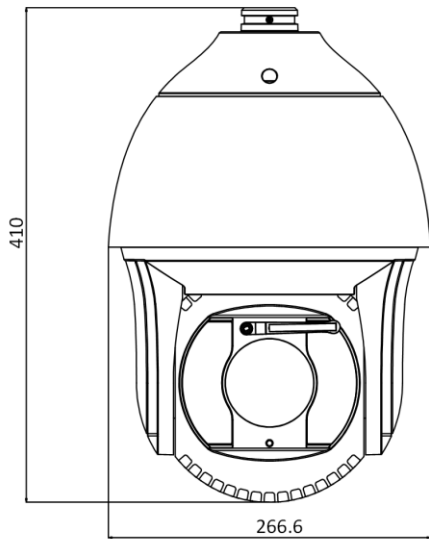

Dimensions

Unit: mm

Accessory

Included

Optional