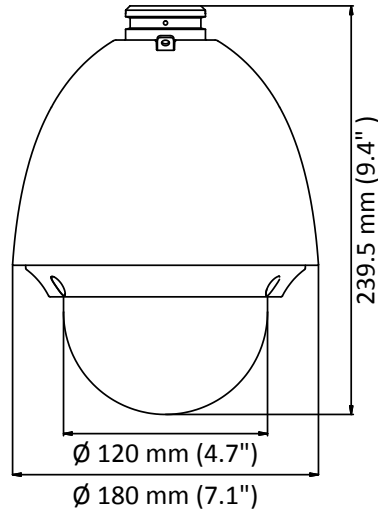

Order Model

DS-2AE4225T-D(D)

Dimension

Accessory

Distributed by

HIKVISION®

Headquarters

No.555 Qianmo Road, Binjiang District,
Hangzhou 310051, China
T +86-571-8807-5998
overseasbusiness@hikvision.com

Hikvision USA
T +1-909-895-0400
sales.usa@hikvision.com

Hikvision Australia
T +61-2-8599-4233
salesau@hikvision.com

Hikvision India
T +91-22-28469900
sales@pramahikvision.com

Hikvision Canada
T +1-866-200-6690
sales.canada@hikvision.com

Hikvision Thailand
T +662-275-9949
sales.thailand@hikvision.com

Hikvision Europe
T +31-23-5542770
sales.eu@hikvision.com

Hikvision Italy
T +39-0438-6902
info.it@hikvision.com

Hikvision Brazil
T +55 11 3318-0050
Latam.support@hikvision.com

Hikvision Turkey
T +90 (216)521 7070- 7074
sales.tr@hikvision.com

Hikvision Malaysia
T +601-7652-2413
sales.my@hikvision.com

Hikvision UK & Ireland
T +01628-902140
sales.uk@hikvision.com

Hikvision South Africa
Tel: +27 (10) 0351172
sale.africa@hikvision.com

Hikvision France
T +33(0)1-85-330-450
info.fr@hikvision.com

Hikvision Kazakhstan
T +7-727-9730667
nikia.panfilov@hikvision.ru

Hikvision Vietnam
T +84-974270888
sales.vt@hikvision.com

Hikvision UAE
T +971-4-4432090
salesme@hikvision.com

Hikvision Singapore
T +65-6684-4718
sg@hikvision.com

Hikvision Spain
T +34-91-737-16-55
info.es@hikvision.com

Hikvision Tashkent
T +99-87-1238-9438
uzb@hikvision.ru

Hikvision Hong Kong
T +852-2151-1761
info.hk@hikvision.com

Hikvision Russia
T +7-495-669-67-99
saleru@hikvision.com

Hikvision Korea
T +82-(0)31-731-8817
sales.korea@hikvision.com

Hikvision Poland
T +48-22-460-01-50
info.pl@hikvision.com

Hikvision Indonesia
T +62-21-2933759
Sales.Indonesia@hikvision.com

Hikvision Colombia
sales.colombia@hikvision.com