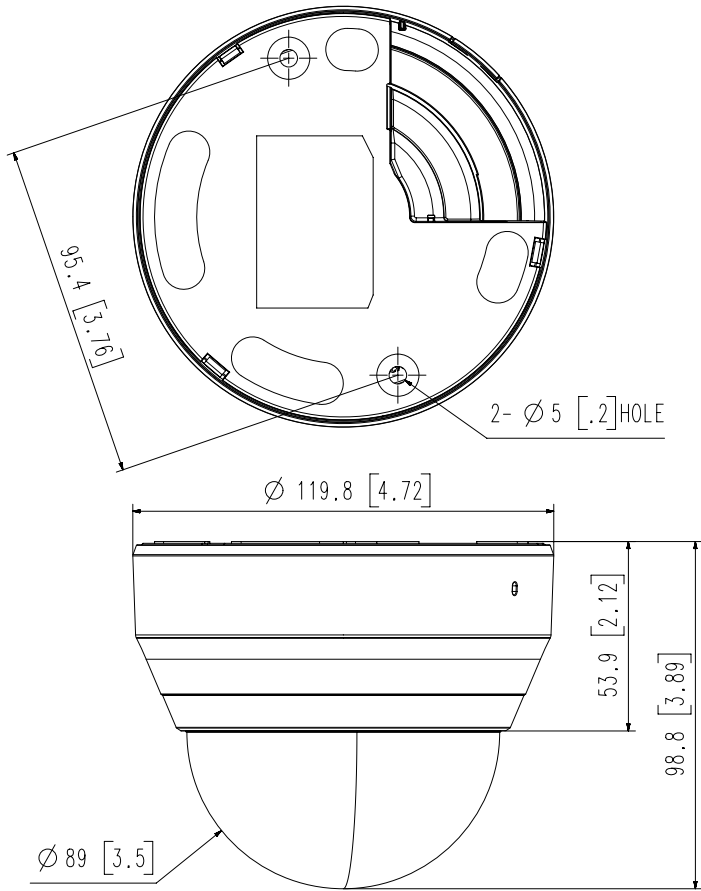

5	QND-7082R	'21.06.03
4	LND-6072R	'19.10.22
3	QND-6072R/6073R/6082R/6083R	'19.10.22
2	LND-6070R/6071R	'19.10.22
1	QND-6070R/6071R/7080R/7081R	'19.10.22
No.	MODEL NAME	DATE
Unit:mm[inch] SCALE:1/1		Hanwha Techwin

© Hanwha Techwin Co.,Ltd. All rights reserved.

A2