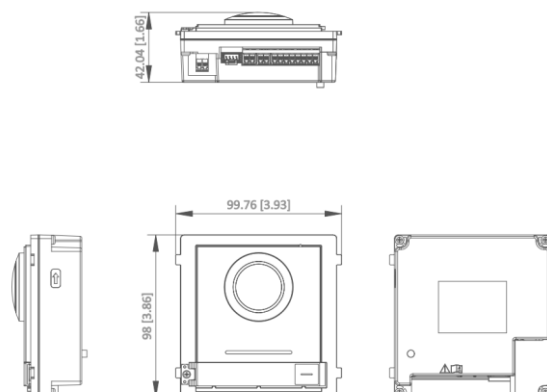

Wiegand	NA
TF card	NA
Alarm output	NA
Lock control	2 relays, Max. to 30 VDC, 2 A
Door contact input	2
Two-Wire IP interface	1
General	
Button	1
Installation	Surface mounting, flush mounting
Indicator	/
Weight	Net weight: 0.380 kg Gross weight: 0.541 kg
Protective level	IP65
Working temperature	-40° C to 60° C (-22° F to 140° F)
Working humidity	10% to 90%
Dimension (W × H × D)	100 mm × 98 mm × 42 mm
Battery	/
Power supply	Powered by KAD704Y or KAD706Y series distributor
Application environment	Outdoor
Power consumption	≤ 4 W
Language	English,French,Portuguese,BrazilianPortuguese,Spanish,Russian,German,Italian,Polish, Turkish,Vietnamese,Arabic,Czech,Hungarian,Dutch,Romanian,Bulgarian,Ukrainian,Croatian, Serbian,Greek,Slovak

▪ **Available Model**

DS-KD8003Y-IME2

▪ **Dimension**

Unit:mm [inch]

SCALE 1:1