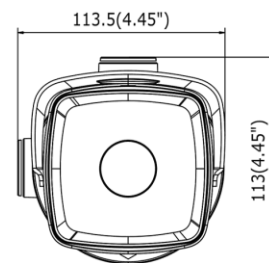

Detection Range Table

* The table is only for reference, the performance may vary from camera to camera.

Smart functions Range

Different targets trigger the VCA events within different range limits.

VCA Range (Vehicles: 1.4×4.0m)	VCA Range (Humans: 1.8×0.5m)	Temperature Measurement (Object:2×2 m)	Temperature measurement (Object:1×1 m)	Fire Detection (Object:2×2 m)	Fire Detection (Object:1×1 m)
300 m	100 m	234 m	118 m	588 m	294 m

Available Model

DS-2TD2137-10/V1

Dimension

Unit: mm(inch)

Distributed by

**HIKVISION®****Headquarters**

No.555 Qianmo Road, Binjiang District,
Hangzhou 310051, China
T +86-571-8807-5998
overseasbusiness@hikvision.com