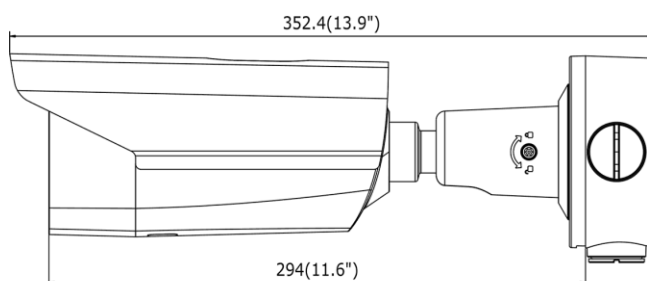

Available Model

DS-2TD2137-10/V1

Dimension

Unit: mm(inch)

Distributed by

**HIKVISION®****Headquarters**

No.555 Qianmo Road, Binjiang District,
Hangzhou 310051, China
T +86-571-8807-5998
overseasbusiness@hikvision.com