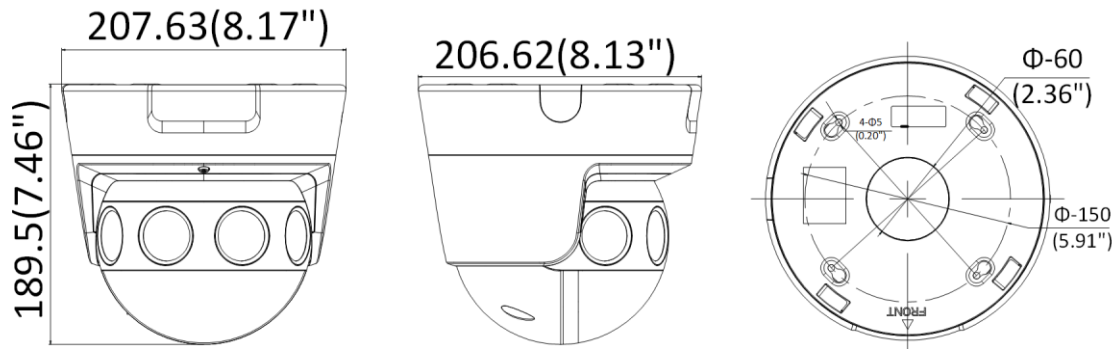

Transmission Distance

/NFC: Up to 20 km

Available Model

DS-2CD6924G0-IHS (2.8 mm), DS-2CD6924G0-IHS/NFC (2.8 mm), DS-2CD6924G0-IHS (6 mm), DS-2CD6924G0-IHS/NFC (6 mm)

Dimension

Unit: mm

Accessory

Cap (Included)