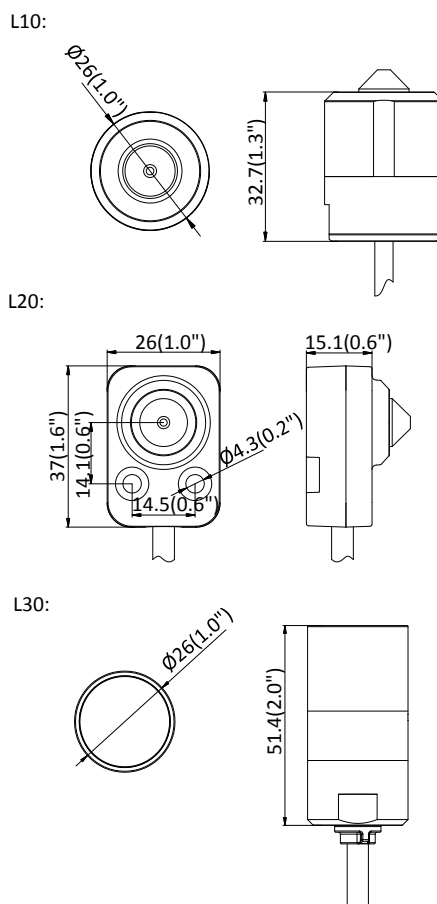

Material	Camera: Plastic Lens: Metal
Dimensions	Camera: 77.5 × 71 × 33.5 mm (3.1" × 2.8" × 1.3") L10: Ø26 × 32.7 mm (Ø1.0" × 1.3") L20: 37 × 26 × 15.1 mm (1.6" × 1.0" × 0.6") L30: Ø26 × 51.4 mm (Ø1.0" × 2.0")
Weight	Camera: 87 g (0.19 lbs.) With package: 220 g (0.49 lbs)

Available Model

- DS-2CD6425G0-C1: main unit,
- DS-2CD6425G0-L10: one cylindrical lens,
- DS-2CD6425G0-L20: one block-shaped lens,
- DS-2CD6425G0-L30: one tube lens,
- DS-2CD6425G0-10: main unit with one cylindrical lens,
- DS-2CD6425G0-20: main unit with one block-shaped lens,
- DS-2CD6425G0-30: main unit with one tube lens

L10

L20

L30

**Connecting cable is included for each sensor unit*

Dimension

Camera:

Unit: mm (inch)

Distributed by