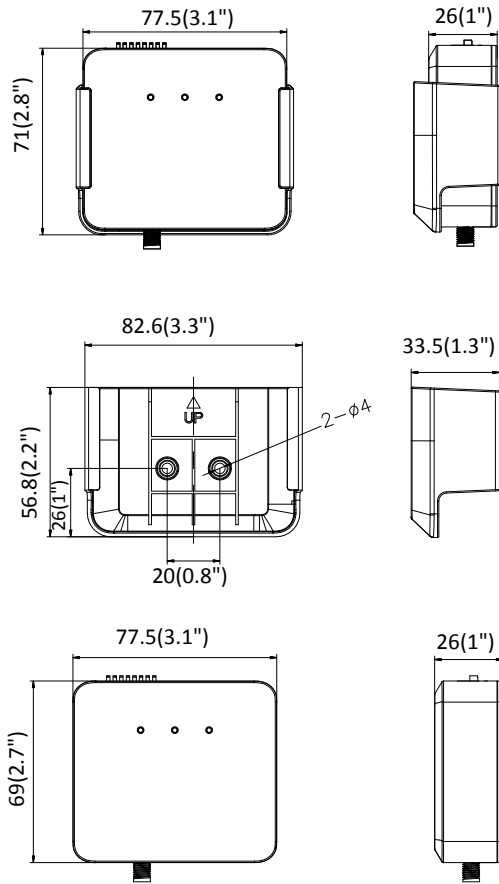

Material	Camera: Plastic Lens: Metal
Dimensions	Camera: 77.5 × 71 × 33.5 mm (3.1" × 2.8" × 1.3") L10: Ø26 × 32.7 mm (Ø1.0" × 1.3") L20: 37 × 26 × 15.1 mm (1.6" × 1.0" × 0.6") L30: Ø26 × 51.4 mm (Ø1.0" × 2.0")
Weight	Camera: 87 g (0.19 lbs.) With package: 220 g (0.49 lbs)

L10

L20

L30

**Connecting cable is included for each sensor unit*

Dimension

Camera:

Unit: mm (inch)

Distributed by