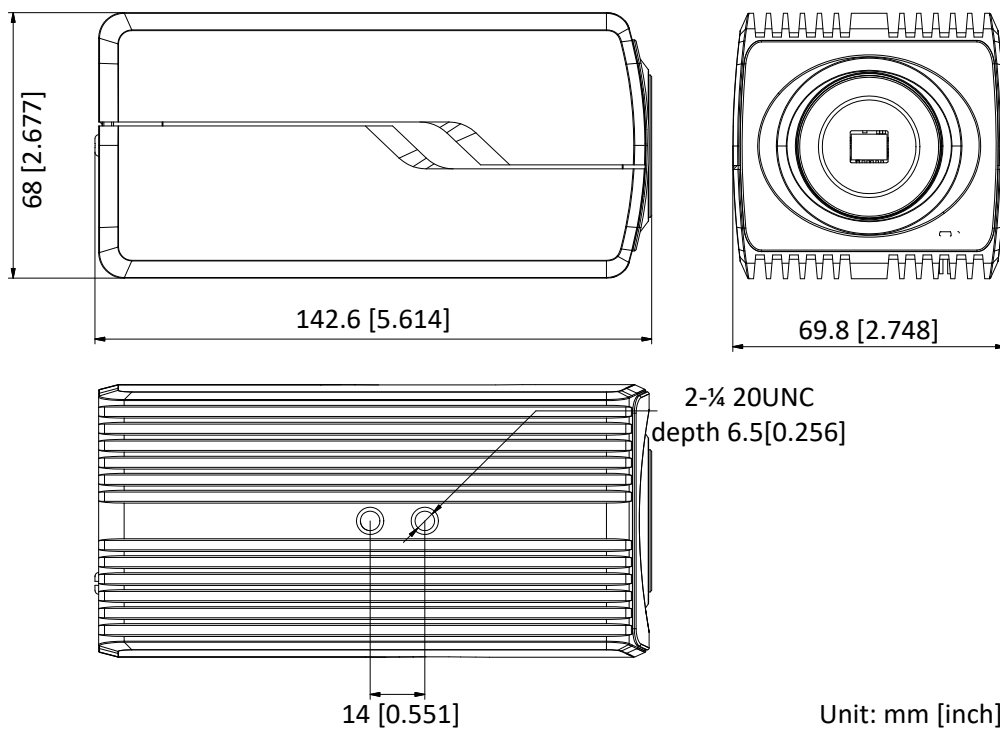

Power Consumption and Current	With extra load: 12 VDC, 0.8 A, max. 10 W; 24 VAC, 0.7 A, max. 10 W; PoE (802.3af, 36 V to 57 V), 0.1 A to 0.3 A, class 3 Without extra load: 12 VDC, 0.6 A, max. 7 W; 24 VAC, 0.55 A, max. 7 W; PoE (802.3af, 36 V to 57 V), 0.1 A to 0.3 A, class 3 "with extra load" means that an extra device is connected to and powered by the camera.
Material	Aluminum alloy
Dimensions	142.6 × 69.8 × 68 mm (5.61" × 2.75" × 2.68") With package: 315 × 140 × 140 mm (12.4" × 5.51" × 5.51")
Weight	Approx. 690 g (1.52 lb.), 975 g (2.15 lb.) with package -AP: Approx. 730 g (1.61 lb.), 1020 g (2.25 lb.) with package

## Dimensions