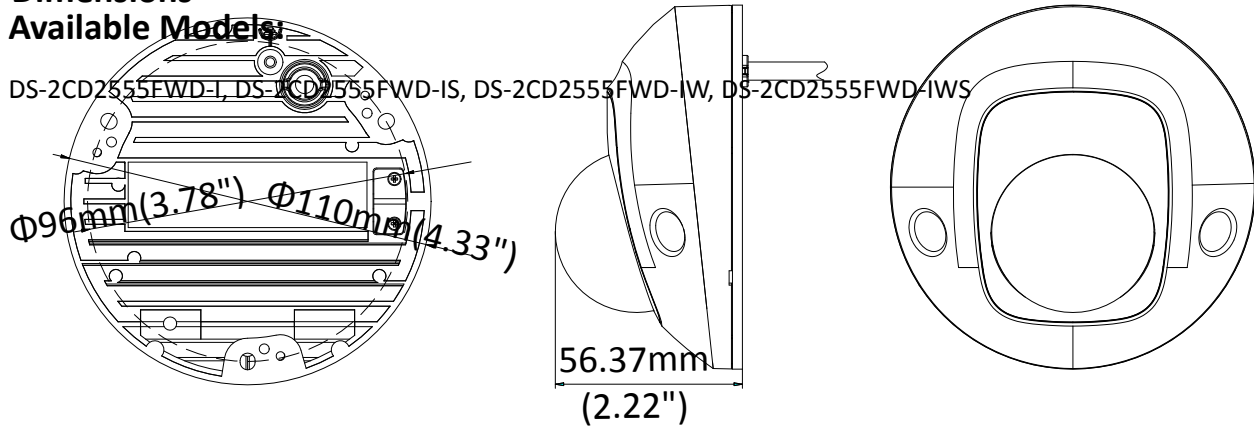

Weight

Camera: Approx. 400 g (0.88 lb.)

Dimensions

Available Models:

DS-2CD2555FWD-I, DS-2CD2555FWD-IS, DS-2CD2555FWD-IW, DS-2CD2555FWD-IWS

Accessories

DS-1280ZI-DM22

Junction Box