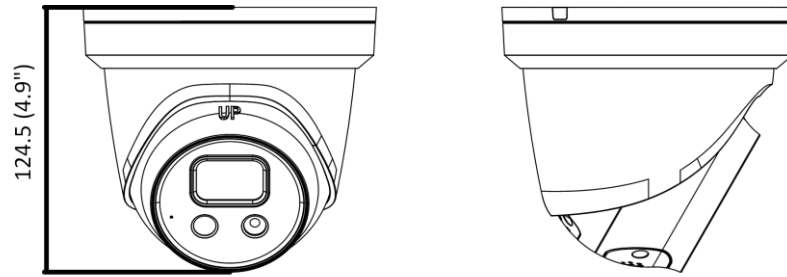

▪ **Dimension**

Unit: mm (inch)

▪ **Accessory**