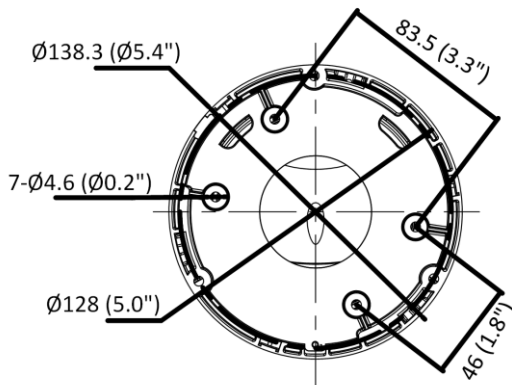

▪ **Dimension**

Unit: mm (inch)

▪ **Accessory**