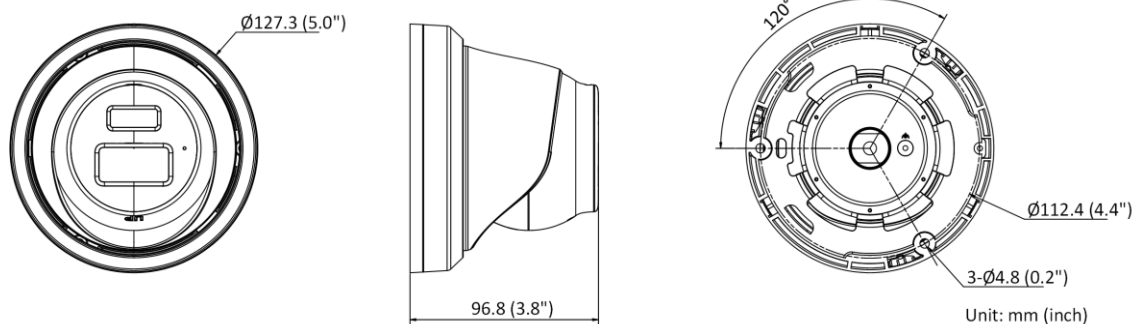

▪ Typical Application

Hikvision products are classified into three levels according to their anti-corrosion performance. Refer to the following description to choose for your using environment.

This model has NO SPECIFIC PROTECTION.

Level	Description
Top-level protection	Hikvision products at this level are equipped for use in areas where professional anti-corrosion protection is a must. Typical application scenarios include coastlines, docks, chemical plants, and more.
Moderate protection	Hikvision products at this level are equipped for use in areas with moderate anti-corrosion demands. Typical application scenarios include coastal areas about 2 kilometers (1.24 miles) away from coastlines, as well as areas affected by acid rain.
No specific protection	Hikvision products at this level are equipped for use in areas where no specific anti-corrosion protection is needed.

▪ Dimension

▪ Accessory

▪ Optional

DS-1271ZJ-130-T	DS-1273ZJ-130-T	DS-1276ZJ-SUS	DS-1275ZJ-SUS	DS-1281ZJ-M
RL	RL (Black)	(Black)	Vertical Pole	Inclined Ceiling
Pendant Mount	Wall Mount	Corner Mount	Mount	Mount