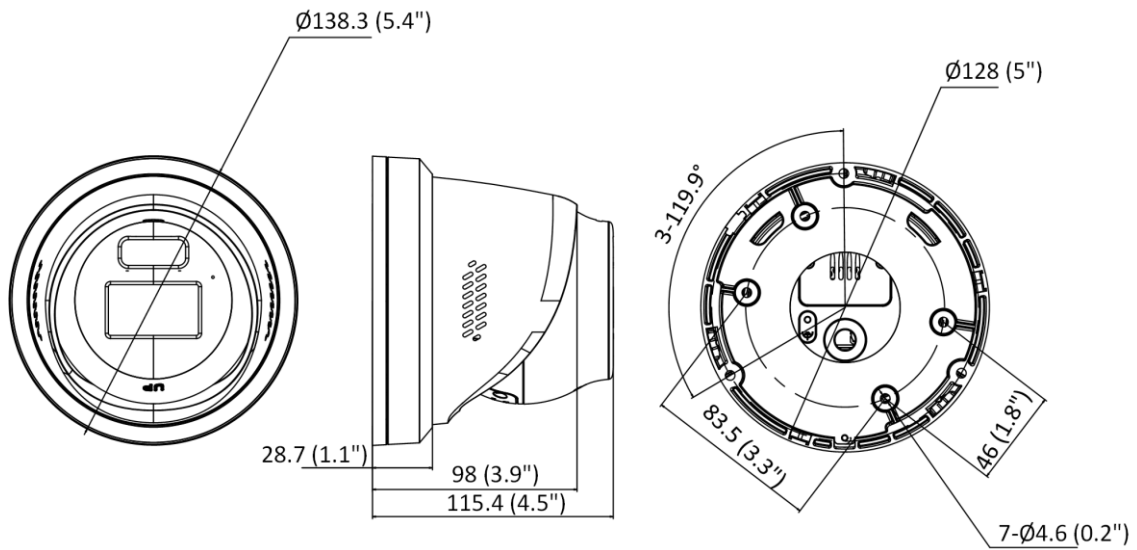

Unit: mm (inch)

▪ Accessory

▪ Optional

DS-1273ZJ-140 Wall Mount	DS-1276ZJ-SUS Corner Mount	DS-1275ZJ-SUS Vertical Pole Mount	DS-1271ZJ-140 Pendant Mount	DS-1273ZJ-140B Wall Mount
DS-1280ZJ-PT6 Junction Box